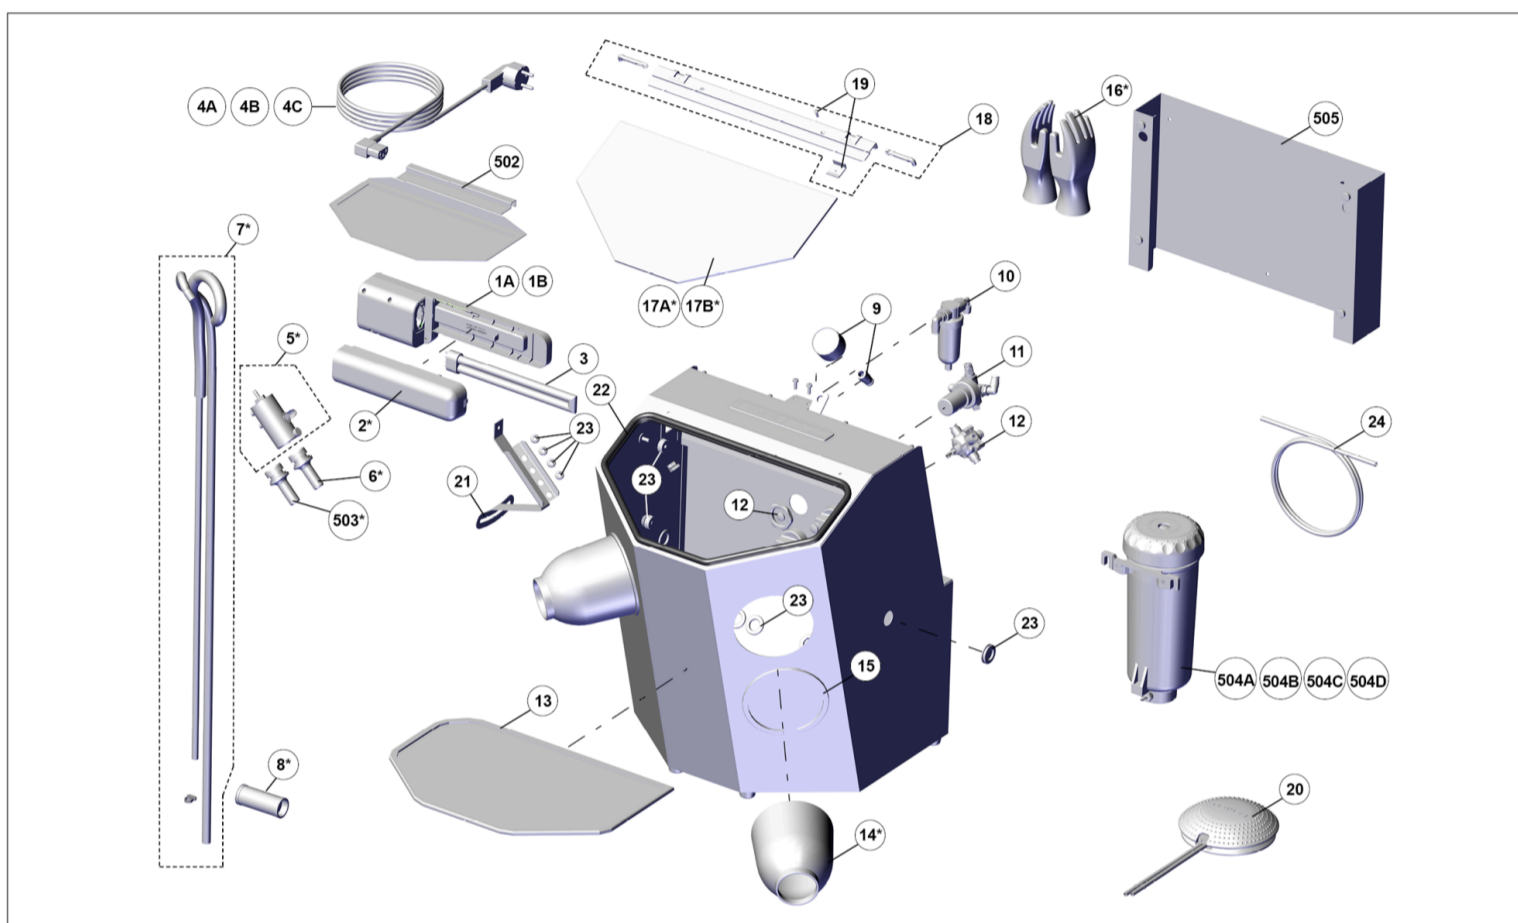

2960 0005 / 2960 1005 Vario basic

21-6581 28032024 / A

Position	Product name	Item number
2	Lamp cover f. ballast	900034338
3	Lamp kit 11W 2G7	900035263
4A	Unit connector cable 230V	900036121
4B	Unit connector cable 120V	900036122
4C	Unit connector cable 230V UK	900035938
5	Mixing chamber complete	929600004 *
6	Blasting nozzle compl. 2960	900035431 *
7	Hose set cpl. 2960	929600001 *
	Extraction filter cpl	900035448 *

Position	Product name	Item number
9	Manometer with screw fitting	21119
10	Compressed air filter complete 2960	900034109
11	Pressure regulator compl. 2960	900035357
12	Four-way Junction compl. 2960	929600002
13	Grate complete 2960	900034516
14	Cuffs for Microblasters, grey (by pairs) 2 pcs.	900030135 *
15	Handcuff ring - slit	900030923
16	Protective gloves 2960 2 pcs.	900034523 *
17	Glass pane coated f.2946 / 2960	900021316 *
17A	Glass pane uncoated for 2946/2960 3 pcs.	900035756
18	Glass holder cpl. 2946 / 2960	900034103
19	Locking devices with screws	900033005
20	Pneumatic foot switch	29310000
21	Retainer for blasting nozzle	900034590
22	Edge protection glass pane 1,1 m	900032729
23	Hardware Vario basic	929600006
24	PU-hose 6 x 3.9 mm, blue 5 M	900150864
502	Protective grate for 2960/55/54/46	29600003
503	Boron carbide blasting nozzle	900035520 *
504A	Additional tank 25-70µm BASIC 2944 L / 2954 R	29540050
504B	Additional tank 25-70µm BASIC 2944 R / 2954 L	29540051
504C	Additional tank 70-250µm BASIC 2944 L / 2954 R	29540250
504D	Additional tank 70-250µm BASIC 2944 R / 2954 L	29540251
505	Wall bracket Vario basic	29600001