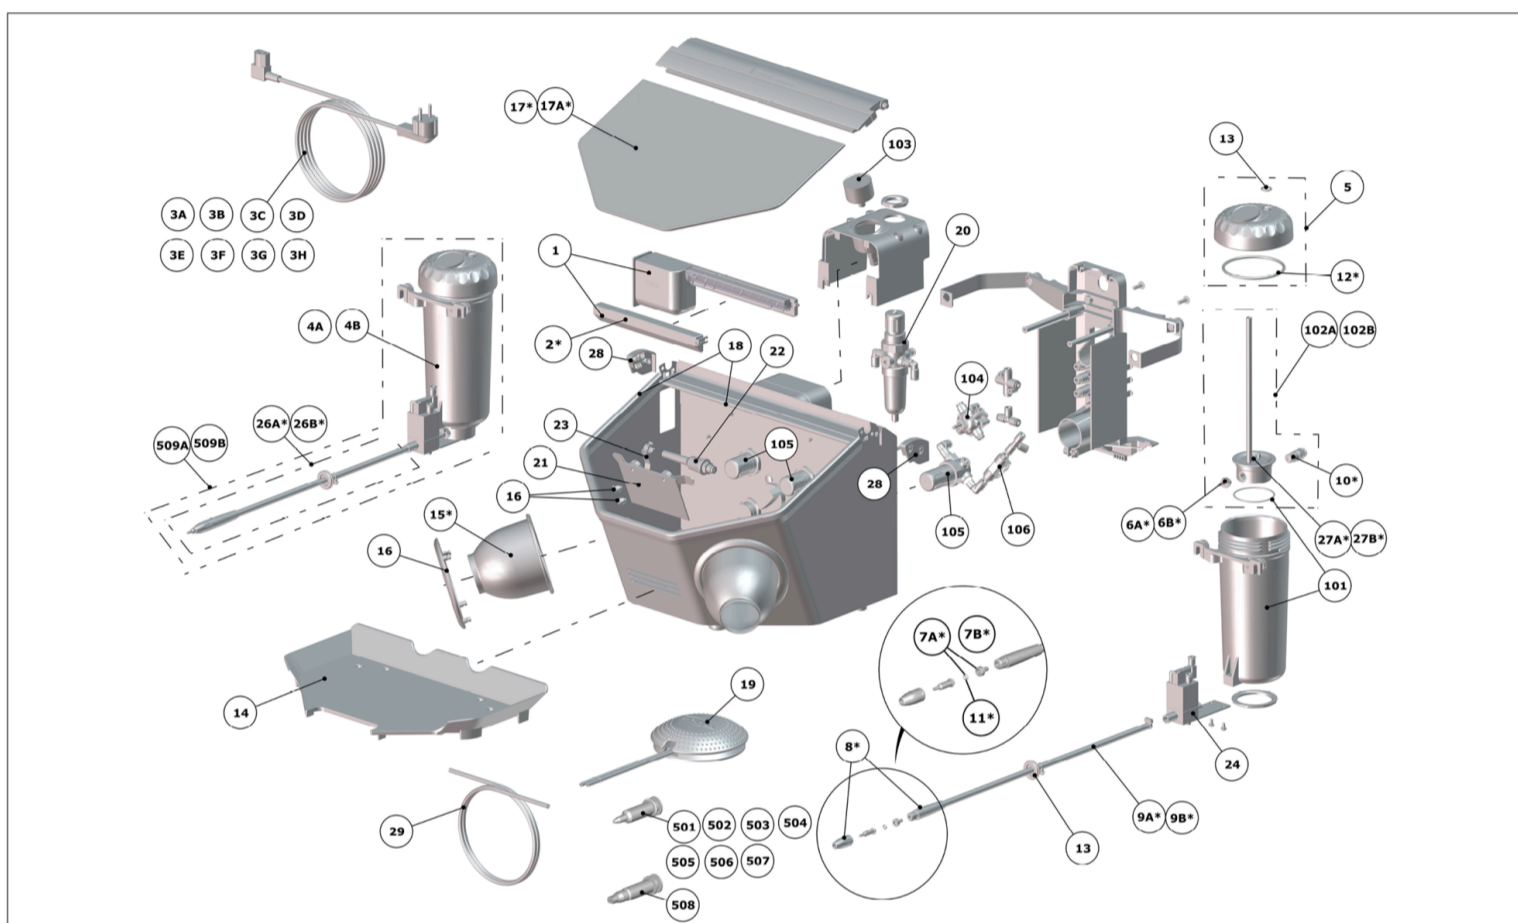

21-5644 20102025 / A

Position	Product name	Item number
1	Lamp complete	900021428
2	Cover for lamp	900036659 *
3A	Unit connector cable 230V	900036121
3B	Unit connector cable 120V	900036122
4A	Replacement tank Basic IS 25-70µm	900021455
4B	Replacement tank Basic IS 70-250 µm	900021456
5	Tank lid IS	900036398
10	Filter cartridge	900021431 *
	O-ring DIN 3771 82x4 NBR 55	900033035 *

Position	Product name	Item number
13	Hardware Basic	929470002
14	Base grid	900036330
15	Hand sleeves	900034751 *
16	Ring for hand sleeves	900036339
17	Coated glass screen master / quattro	900021435 *
17A	Uncoated glass screen master / quattro (3 pcs.)	900036311 *
18	Edge protection Basic	929470001
19	Pneumatic foot switch	900020921
20	Maintenance unit IS	900036600
21	Ventilating flap 2946	900034104
22	Air nozzle, complete	929540001
23	Hose feed fixation quattro / quattro IS	900036683
24	Valve unit IS	900036409
26A	IT blasting hose incl. handpiece 25-70 µm	929000050 *
26B	IT blasting hose incl. handpiece 70-500 µm	929000500 *
27A	Plug-in dosing nipple 25-70 µm	900036353
27B	Plug-in dosing nipple 70-250µm	900036354
28	Side panels Basic	929470003
29	PU-hose 6 x 3.9 mm, blue 5 M	900150864
101	Replacement tank case Basic	900035800
102A	Mixing chamber IS 25-70µm Basic quattro IS	900036421
102B	Mixing chamber IS 70-250µm Basic quattro IS	900036422
103	Manometer with screw fitting	21119
104	4-fold tank selector switch	900021550
105	Pressure regulator IS Basic quattro IS	900036414
106	Check valve IS	900036415

Position	Product name	Item number
501	IT Blasting nozzle 0,4 mm	900021203 *
502	IT Blasting nozzle 0,6 mm	900033213 *
503	IT Blasting nozzle 0,8 mm	900021204 *
504	IT Blasting nozzle 1,0 mm	900033211 *
505	IT Blasting nozzle 1,2 mm	900033214 *
506	IT Blasting nozzle 1,4 mm	900021205 *
507	IT Blasting nozzle 2,0 mm	900021206 *
508	IT Slotted nozzle 1,5x3,5 mm	900031739
509A	Additional tank 25-70 μ basic quattro IS 2959	29590050
509B	Additional tank 70-250 μ basic quattro IS 2959	29590250