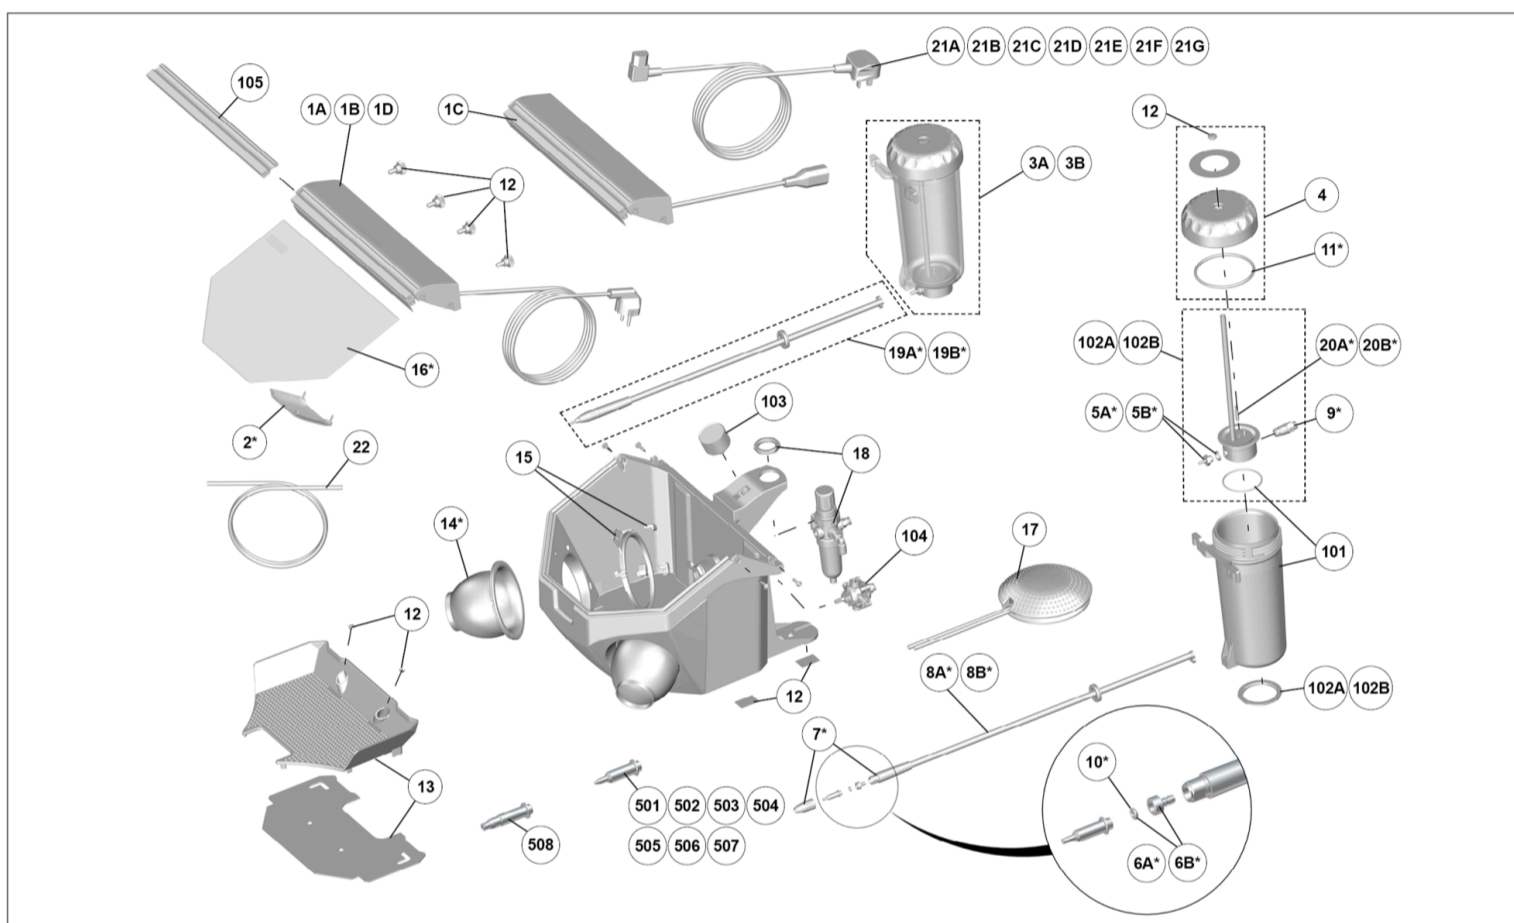

2949 xxxx Basic eco

21-68905 26092018 / A

Position	Product name	Item number
1A	LED lighting 230 V for Basic eco	900021610
1B	LED lighting 120 V for Basic eco	900021611
1C	LED lighting 230 V with IEC plug	900021598
1D	LED lighting 100 V	900021614
2	Cover for lamp	900036451 *
3A	Additional tank 70-250µ basic quattro 2958	29580250
3B	Additional tank 25-70µ basic quattro 2958	29580050
4	Lid f.replacement tank BASIC 25-500µm	900035801
5A	Blasting hose 3 x 8 mm	900150620 *

Position	Product name	Item number
8B	Blasting hose 2 x 8 mm	900150621 *
9	Filter cartridge	900021431 *
11	O-ring DIN 3771 82x4 NBR 55	900033035 *
12	Small part set Basic eco	900030467
13	Bottom grate and blast protection mat	900037317
14	Hand sleeves (by pairs) 2 pcs.	900034752 *
15	Hand sleeve fastener	900037365
16	Glass pane Basic eco (3 pcs.)	900037309 *
17a	Pneumatic foot switch	900021556
18	Maintenance unit classic	900036599
19A	IT blasting hose incl. handpiece 25-70 µm	929000050 *
19B	IT blasting hose incl. handpiece 70-500 µm	929000500 *
20A	Plug-in dosing nipple 25-70 µm	900036353
20B	Plug-in dosing nipple 70-250µm	900036354
21A	Unit connector cable 230V UK	900035938
21B	Power cord Argentine with cable-mount connector, straight	900032769
21C	Unit connector cable 230V CH	900036070
21D	Power cord Brazil with cable-mount connector, straight	900032767
21E	Power cord ZA 5A with cable-mount connector, straight	900032771
21F	Power cord Italy with cable-mount connector, straight	900032768
21G	Unit connector cable 230V OZ lightgrey	900035840
22	PU-hose 6 x 3.9 mm, blue 5 M	900150864
101	Replacement tank case Basic	900035800
102A	Mixing chamber 25-70µm master/classic/quattro/eco	900036386