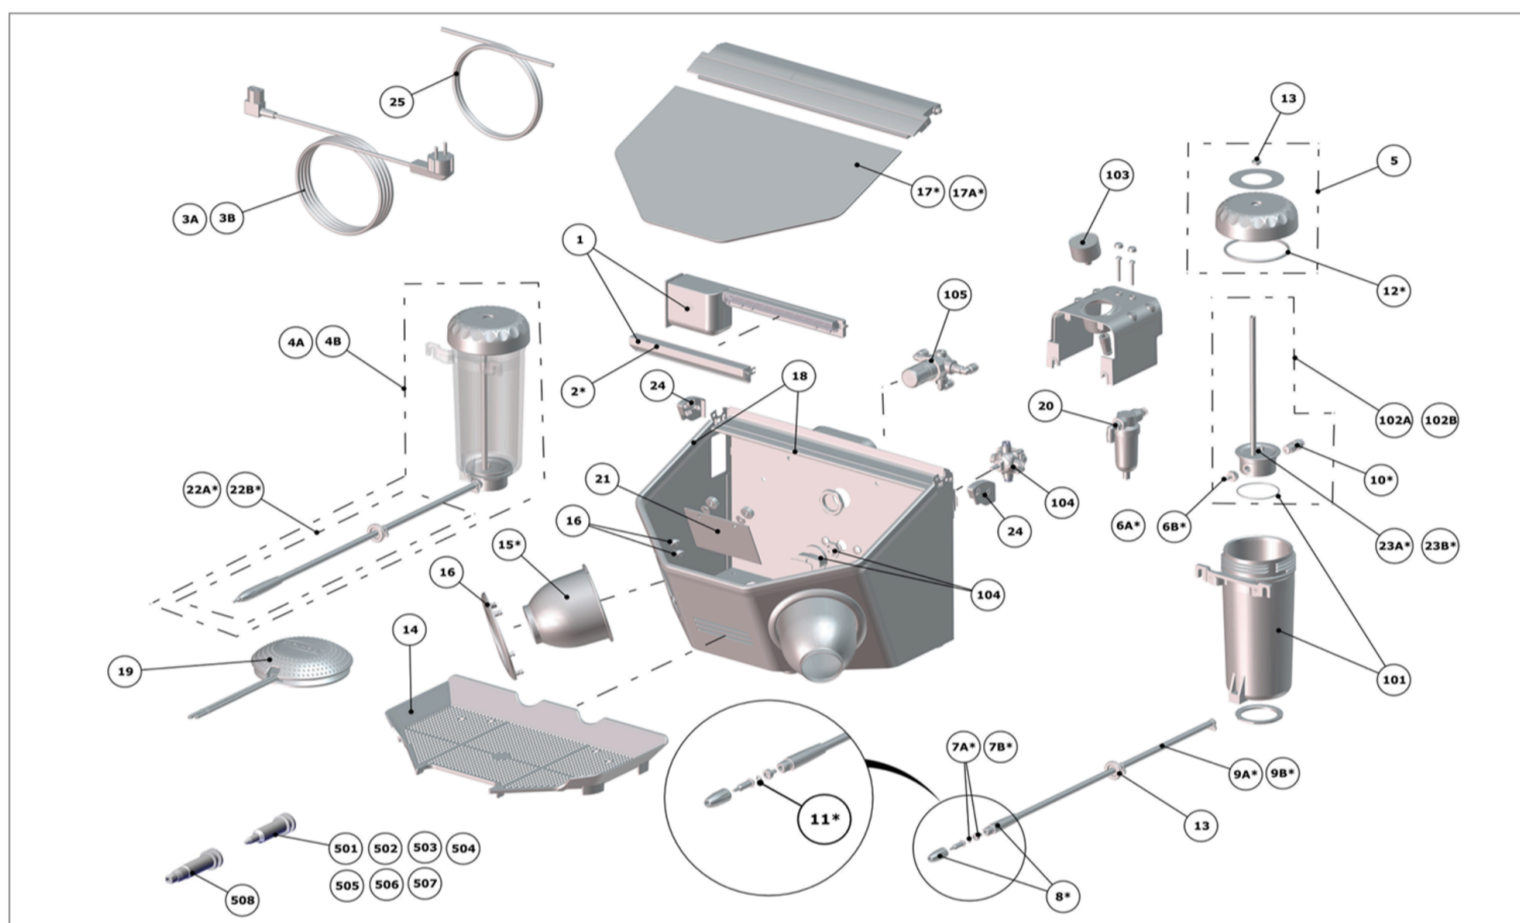

2948 xxxx Basic master

21-5641 17012018 / A

Position	Product name	Item number
1	Lamp complete	900021428
2	Cover for lamp	900036659 *
3A	Unit connector cable 230V	900036121
3B	Unit connector cable 120V	900036122
4A	Additional tank 25-70µ basic quattro 2958	29580050
4B	Additional tank 70-250µ basic quattro 2958	29580250
5	Lid f.replacement tank BASIC 25-500µm	900035801
10	Filter cartridge	900021431 *
	O-ring DIN 3771 82x4 NBR 55	900033035 *

Position	Product name	Item number
13	Hardware Basic	929470002
14	Base grid	900036330
15	Hand sleeves	900034751 *
16	Ring for hand sleeves	900036339
17	Coated glass screen master/quattro	900021435 *
17A	Uncoated glass screen master/quattro (3 pcs.)	900036311 *
18	Edge protection Basic	929470001
19	Pneumatic foot switch	900020921
20	Inlet filter master/quattro	900036598
21	Ventilating flap 2946	900034104
22A	IT blasting hose incl. handpiece 25-70 µm	929000050 *
22B	IT blasting hose incl. handpiece 70-500 µm	929000500 *
23A	Plug-in dosing nipple 25-70 µm	900036353
23B	Plug-in dosing nipple 70-250µm	900036354
24	Side panels Basic	929470003
25	PU-hose 6 x 3.9 mm, blue 5 M	900150864
101	Replacement tank case Basic	900035800
102A	Mixing chamber 25-70µm master/classic/quattro/eco	900036386
102B	Mixing chamber 70-250µm master/classic/quattro/eco	900036387
103	Manometer with screw fitting	21119
104	2-fold tank selector switch	900021551
105	Pressure regulator master/quattro	900036413
501	IT Blasting nozzle 0,4 mm	900021203 *
502	IT Blasting nozzle 0,6 mm	900033213 *
503	IT Blasting nozzle 0,8 mm	900021204 *

Position	Product name	Item number
504	IT Blasting nozzle 1,0 mm	900033211 *
505	IT Blasting nozzle 1,2 mm	900033214 *
506	IT Blasting nozzle 1,4 mm	900021205 *
507	IT Blasting nozzle 2,0 mm	900021206 *
508	IT Slotted nozzle 1,5x3,5 mm	900031739