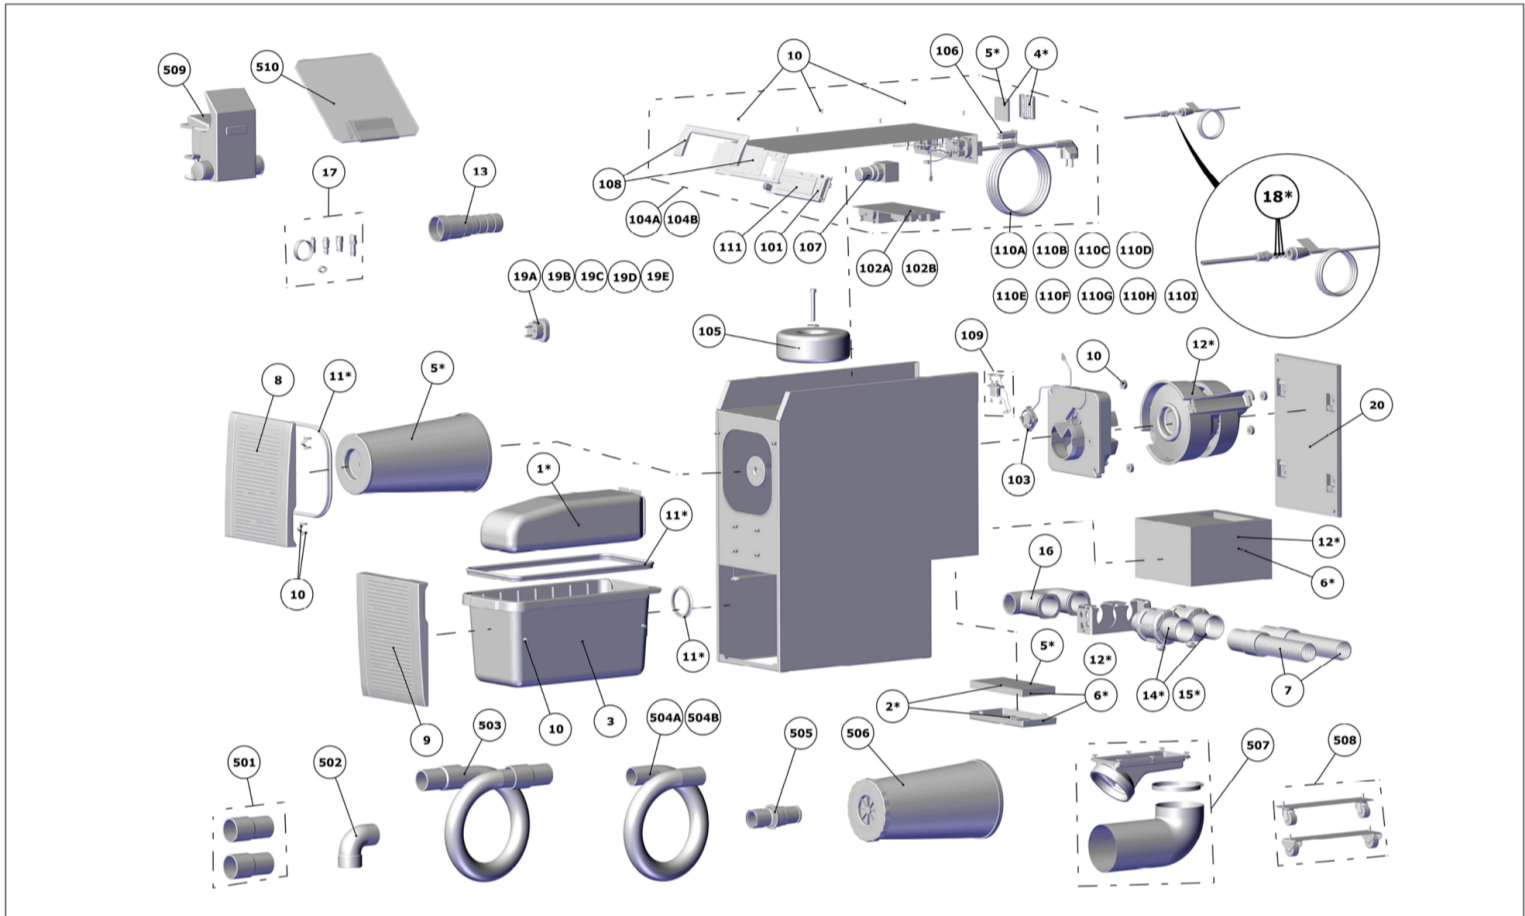

2930 X050 Silent TS2

21-6707 06022019 / A

Position	Product name	Item number
1	Set of dust bags for SILENT 5 pieces	29210002 *
2	Exhaust air filter set SILENT TS/TS 2	900034095 *
3	Dust retainer	900034221
4	Air filter for electronics complete	900034224 *
5	Fine Filter Set	900034236 *
6	SILENT TS, TS2 Exhaust air labyrinth with metal grid	900021459 *
7	Suction Hose	900034240
8	Upper front cover Silent TS2	900036801

Position	Product name	Item number
9	Lower front cover	900234664
10	Hardware Silent	929210001
11	Set of joints for Silent	929210002 *
12	Motor unit Silent TS / TS2	929210051 *
13	Adapter for hose connection	900034305
14	Pinch valve, straight SILENT TS2 / SILENT TC2 / SILENT V4	900021526 *
15	Pinch valve, bent Silent TS2 / Silent V4	900021427 *
16	Twin adapter Silent TS2	900037260
17	Pneumatic connection set	21068
18	Set of filters	900020596 *
19A	Schuko adapter / UK	900033552
19B	Schuko adapter / China	900033553
19C	Schuko adapter / Suisse	900033556
19D	Schuko adapter / South Africa	900033555
19E	Schuko adapter / Italy	900033557
20	SILENT TS, TS2 Cover for engine compartment cpl.	929219983
101	Processor circuit board Silent TS2	900021569
102A	Mains circuit board 230V Silent TS2	900036775
102B	Mains circuit board 120V Silent TS2	900036776
103	Flow sensor	900034356
104A	Electronic cover plate 230V Silent TS2	929309985
104B	Electronic cover plate 120V Silent TS2	929309984
105	Toroidal core transformer Silent TS2	900036785
106	Appliance protective switch 15A	900034668
107	Pneumatic unit Silent TS2	900036814
108	Operating foil Silent TS2	900036780