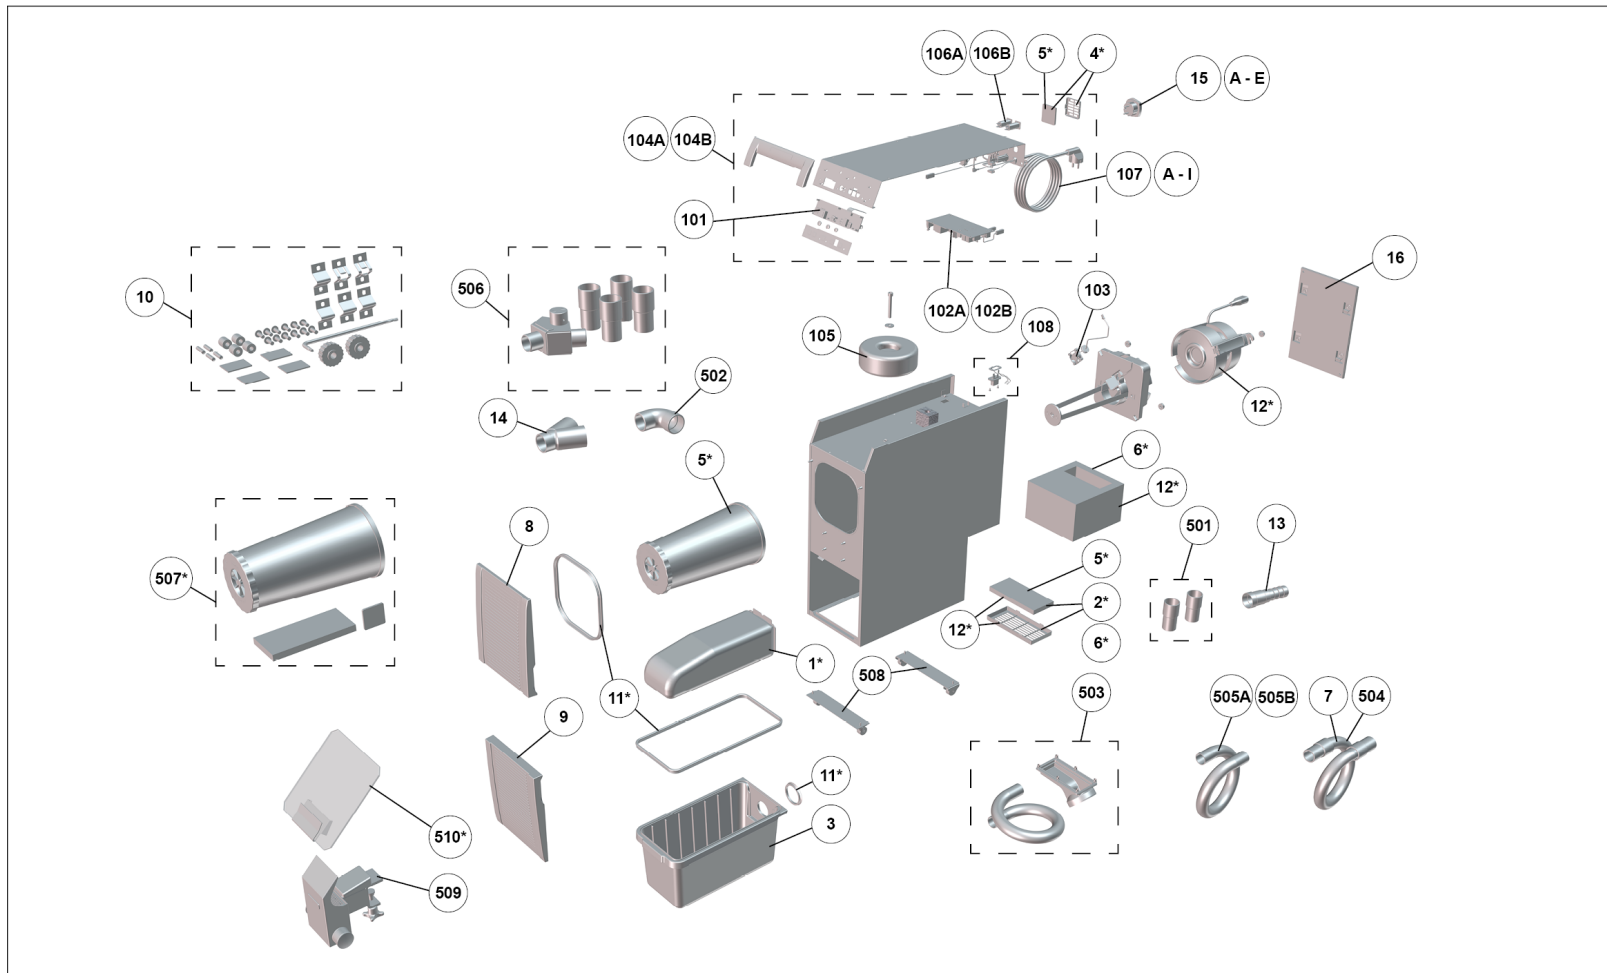

2921 X050 Silent TS

21-9510 06022019 / A

Version	Position	Name	Article number	Wishlist
A	1	Set of dust bags for SILENT 5 pieces	29210002*	
A	2	Exhaust air filter set SILENT TS/TS 2	900034095*	
A	3	Dust retainer	900034221	
A	4	Air filter for electronics complete	900034224*	
A	5	Fine Filter Set	900034236*	
A	6	SILENT TS, TS2 Exhaust air labyrinth with metal grid	900021459*	
A	7	Suction Hose	900034240	
A	8	Upper front cover	900134664	
A	9	Lower front cover	900234664	
A	10	Hardware Silent	929210001	
A	11	Set of joints for Silent	929210002*	
A	12	Motor unit Silent TS /TS2	929210051*	
A	13	Adapter for hose connection	900034305	
A	14	Y-junction	900034314	
A	15A	Schuko adapter / UK	900033552	
A	15B	Schuko adapter / China	900033553	
A	15C	Schuko adapter / Suisse	900033556	
A	15D	Schuko adapter / South Africa	900033555	

*) Wear and tear parts, excluded from the guarantee.

Version	Position	Name	Article number	Wishlist
A	15E	Schuko adapter / Italy	900033557	
A	16	SILENT TS, TS2 Cover for engine compartment cpl.	929219983	
A	101	Processor circuit board	900034355	
A	102A	Mains circuit board 230V	900034353	
A	102B	Mains circuit board 120 V	900034354	
A	103	Flow sensor	900034356	
A	104A	Electronic with cover plate 230V	929219985	
A	104B	Electronic cover plate 120V	929219984	
A	105	Toroidal core transformer	900034652	
A	106A	Appliance protective switch 12A	900038538	
A	106B	Appliance protective switch 15A	900034668	
A	107A	Power cable 230V	900033425	
A	107B	Power cord 120V	900033426	
A	107C	Power cord UK	900033543	
A	107D	Power cord Millo /pro / China	900033544	
A	107E	Power cord Millo /pro / Brazil	900033545	
A	107F	Power cord Millo /pro / South Africa	900033546	
A	107G	Power cord Millo /pro / Suisse	900033547	