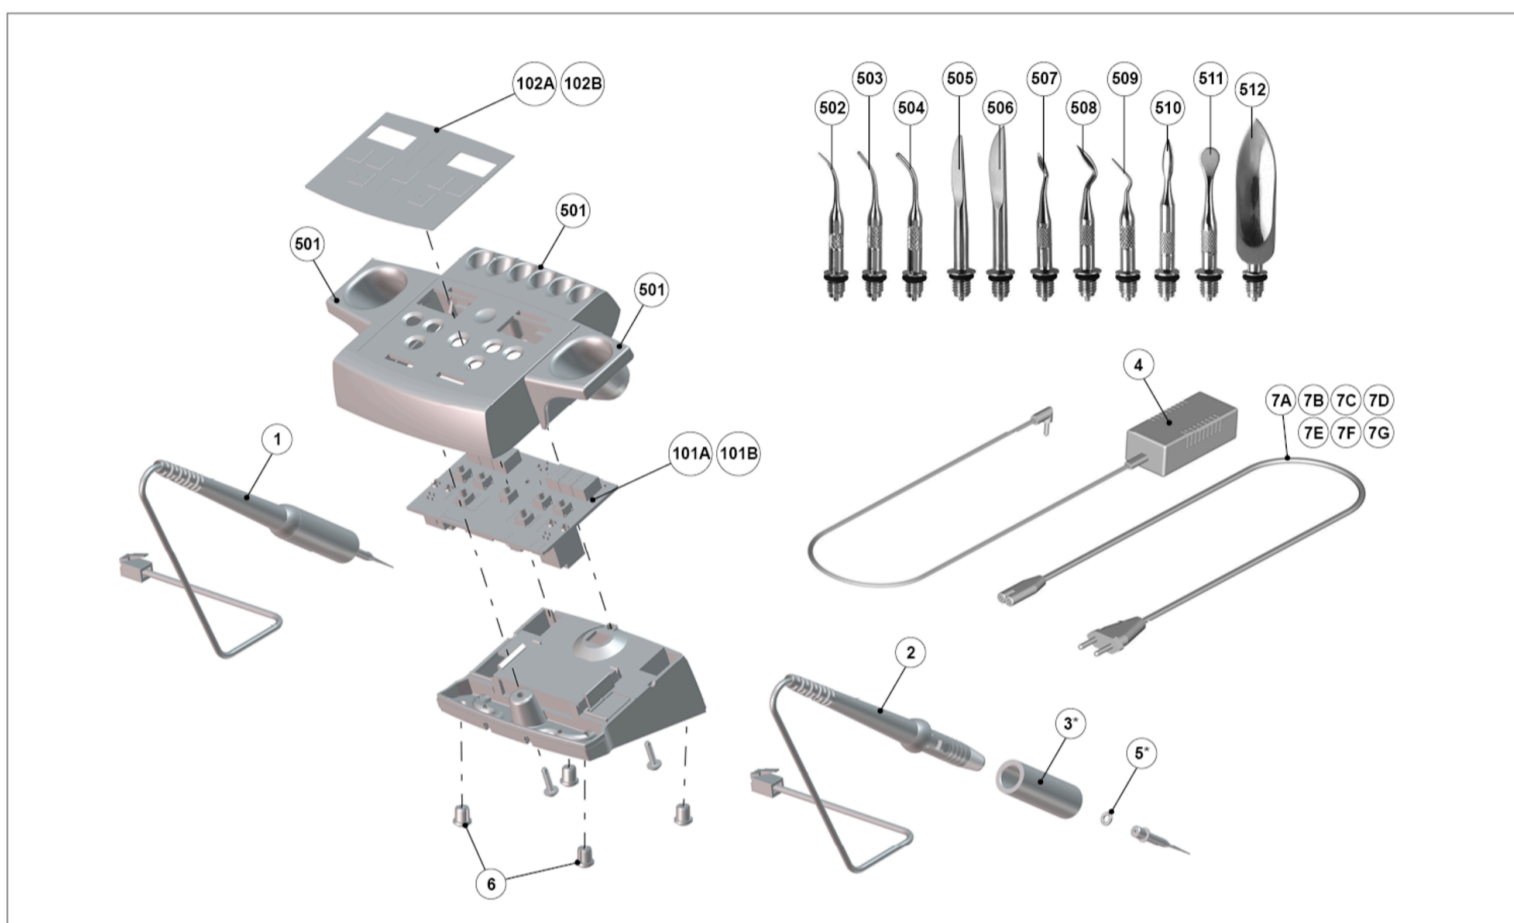

2156 xxxx / 2157 xxxx Waxlectric I / II

21-9670 2311/2023 / A

Position	Product name	Item number
1	Heating handle, red	21540002 *
2	Heating handle, yellow	21540001 *
3	Cork-grip	900035948 *
4	Power supply	900033752
5	Retainer ring	900032962 *
6	Rubber bases	900034564
7A	Power cord Waxlectric Europe	900035975
7B	Power cord Waxlectric USA	900035976
7C	2-pin power cord / UK	900038652

Position	Product name	Item number
7D	2-pin power cord / China	900038653
7E	2-pin power cord / Brazil	900038654
7F	Power cord – Argentina	900038680
7G	2-pin power cord / AUS/NZL	900032773
101A	Mains circuit board Waxlectric I	900036125
101B	Mains circuit board Waxlectric II	900036126
102A	Operating foil Waxlectric I	900036127
102B	Operating foil Waxlectric II	900036128
501	Kit of holders Waxlectric	21511500
502	Probe small for WAXLECTRIC	21550101 *
503	Probe medium for WAXLECTRIC	21550102 *
504	Probe large for WAXLECTRIC	21550103 *
505	Blade narrow for WAXLECTRIC	21550104
506	Blade wide for WAXLECTRIC	21550105
507	Hollenback horizontal for WAXLECTRIC	21550107
508	Hollenback vertical for WAXLECTRIC	21550108
509	Probe mini angled for WAXLECTRIC	21550109
510	Lance shaped blade for WAXLECTRIC	21550110
511	Beaver tail blade for WAXLECTRIC	21550111
512	Wax knife large for WAXLECTRIC	21550112