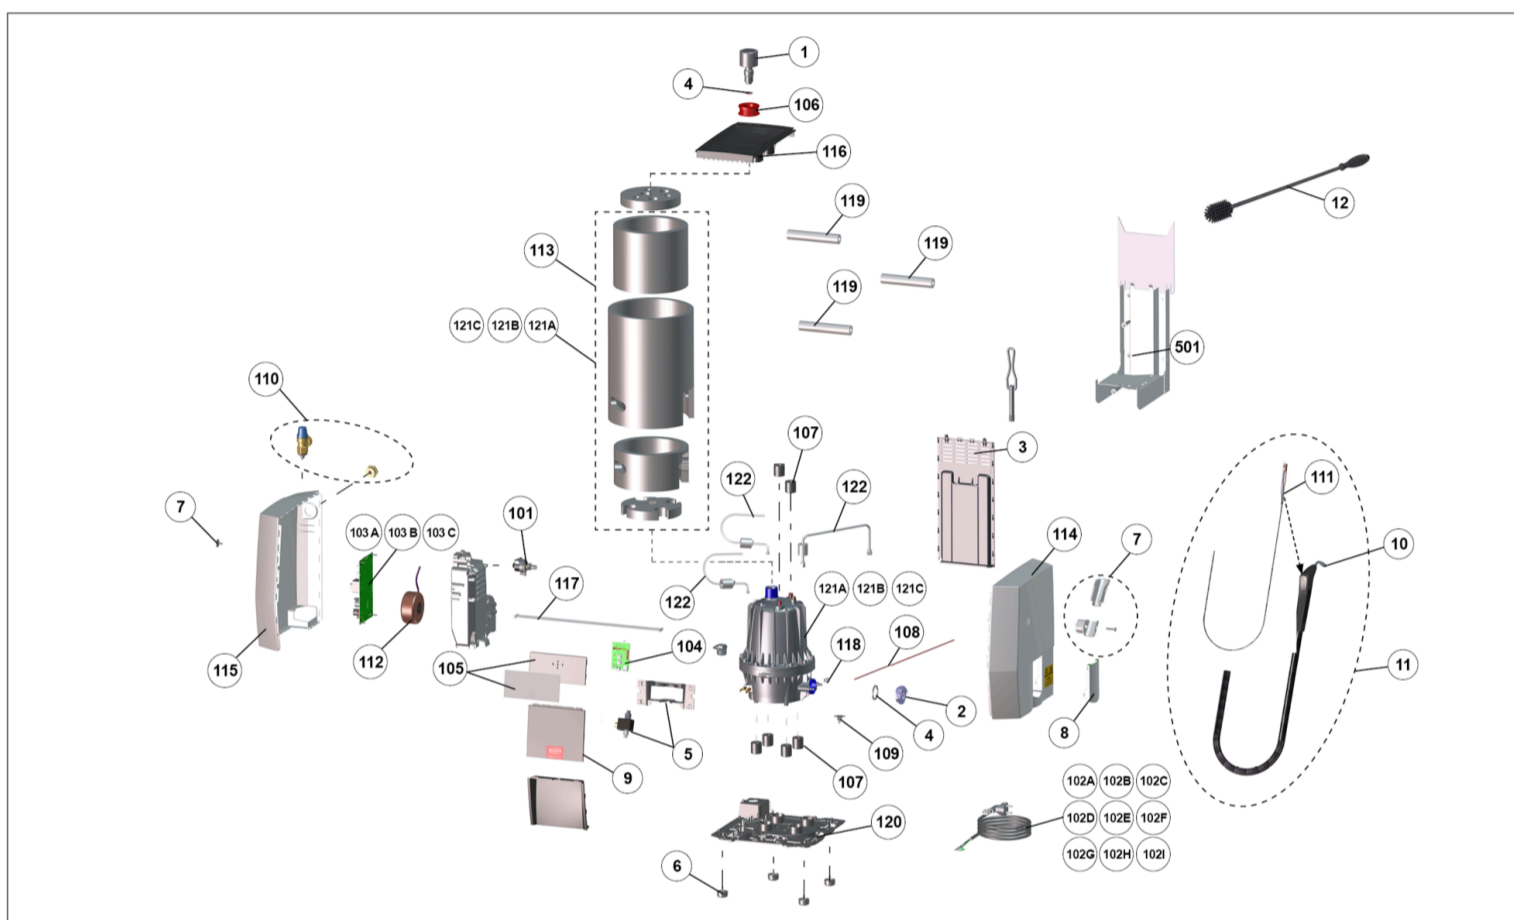

21-6907 27082025\_A

Position	Product name	Item number
1	Tank cap, cpl.	900021865
2	Service flap	900033741
3	Tool (socket wrench)	900033705
4	Set of seals	900021070 *
5	Solenoid valve steam	900037875 *
6	Rubber bases	900034653
7	Handpiece holder cpl.	900033666
8	Cap (service opening)	900033642
	Front part, center, PS1	900033736

Position	Product name	Item number
10	Nozzle	900037862 *
11	Complete handpiece kit	900021682
12	Cleaning brush	900033800
101	Pressure switch, steam, cpl.	900021880
102A	3 pin power cord	900033712
102B	3 pin power cord GB	900038903
102C	3 pin power cord Argentina	900038909
102D	3 pin power cord Brazil	900038905
102E	3 pin power cord South Africa	900038906
102F	3 pin power cord AUS/NZL	900038910
102G	3 pin power cord USA	900038900
102H	3 pin power cord Switzerland	900038907
102I	3 pin power cord China	900038904
103A	Circuit board (control) PS1 230 V	900033611
103B	Circuit board (control) PS1 100 V	900033616
103C	Circuit board (control) PS1 120 V	900033617
104	Circuit board (operation)	900033626
105	Front part, top, incl. key pad PS1	900033735
106	Seal for connecting piece	900033651
107	Support blocks set	900033663
108	Temperature sensor	900033709
109	Boiler thermal fuse 298°C	900030258
110	Pressure relief valve	900021927
111	Micro switch single	900033603
112	Transformer for voltage variants	900033671
113	Isolation set	900021751
114	Chassis, right side	900033637

<b>Position</b>	<b>Product name</b>	<b>Item number</b>
115	Chassis, left side	900033638
116	Chassis, upper part	900033640
117	Ribbon cable	900033728
118	Screw plug DIN908-G1/8A-A4	900033873
119	EPDM foam hose	900033937
120	Plastic base POWER steamer cpl.	900030276
121A	Boiler POWER steamer 1 230V	900121755
121B	Boiler POWER steamer 1 120V	900121745
121C	Boiler POWER steamer 1 100V	900121748
501	POWER steamer Wall bracket	18450200