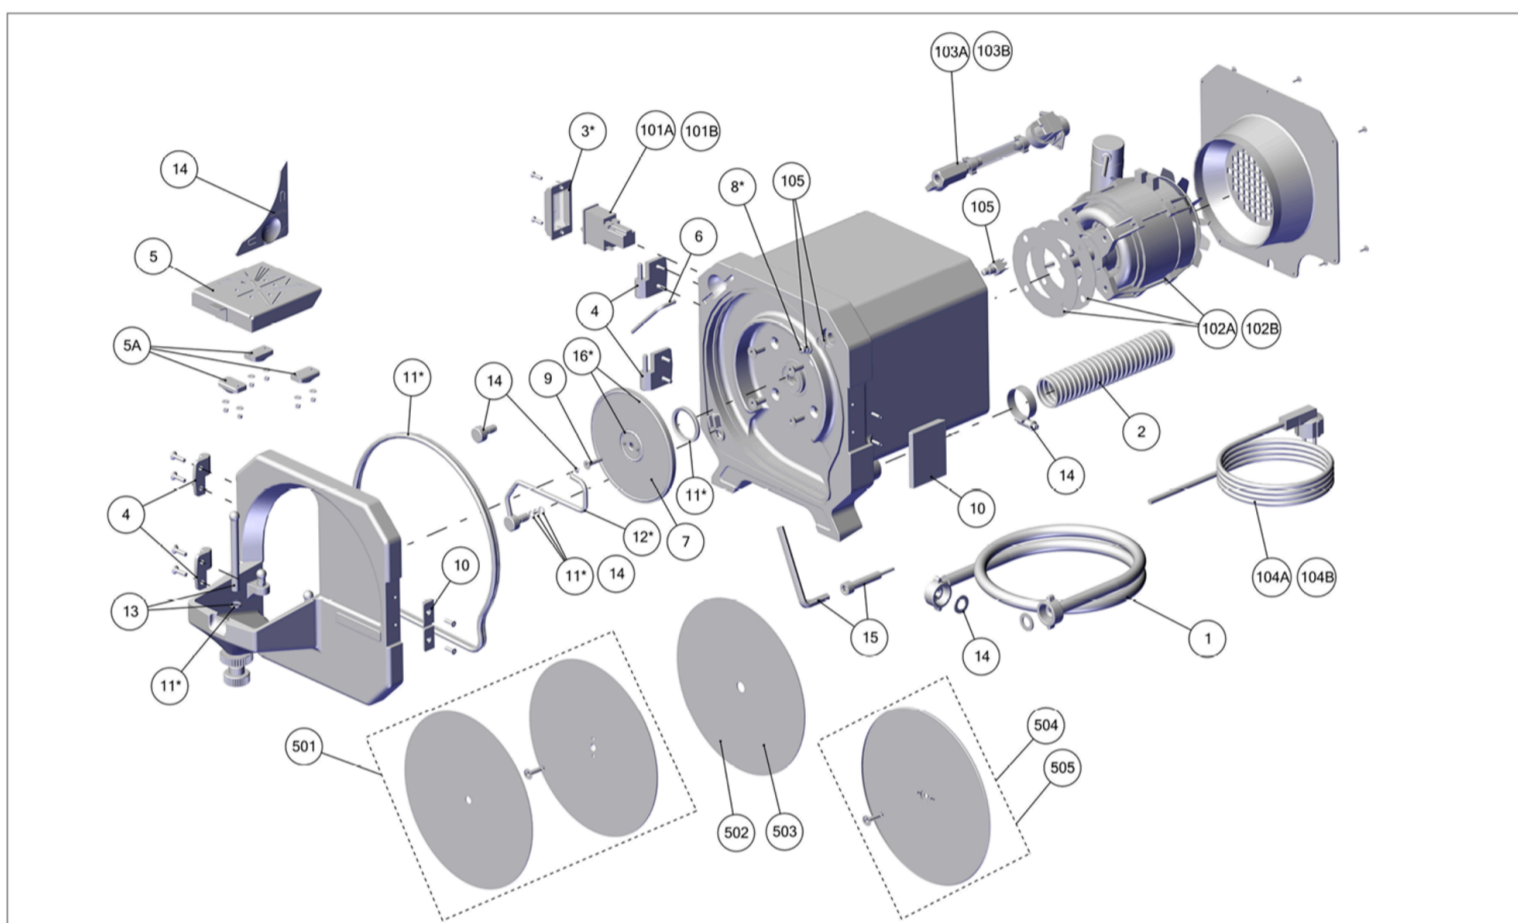

1803 xxxx MT plus

21-9874 18012018 / A

Position	Product name	Item number
1	Admission hose compl. Trimmer	20976
2	Outlet hose 41x35mm grey 1,5m long	900150449 *
3	Protection cap on/off switch MTplus compl.	900035788 *
4	MTplus Hinges complete	900035708
5	MTplus Trimmer table complete	900035717
5A	Ballsocket Trimmer table	900021357
6	Hexagon-key SW 4	900033137
7	Flange MTplus complete up to stand B (O-ring)	900033454

Position	Product name	Item number
8	Protection cap door switch compl.	21234 *
9	Screw for trimming disc MT2/TT2/MTplus/MT3/MT3 pro	900035237
10	Door locker MTplus complete	900033150
11	Set of joints MTplus	900035711 *
12	Spray tube MTplus compl.	900035716 *
13	Adjusting screw MTplus complete	900036628
14	Small part set MT plus	900021336
15	Set of tools for MTplus	900021337
16	Set of O-rings for flange MTplus/MT2/TT2/MT3/MT3 pro	900033450 *
101A	On/Off-switch MTplus 230 V/240 V_12 A	900038698
101B	On/Off-switch MTplus 100V / 120V	900035736
102A	Driving motor MTplus 230V compl.	900035719
103A	Water admission MTplus 230V / 240V compl.	918039998
103B	Water admission MTplus 100V / 120V compl.	918039997
104A	Mains cable /Harness MTplus 230V	900035720
104B	Mains cable /Harness MTplus 120V	900035744
105	Door switch Trimmer	900031881
501	Klettfix MT plus Dia. 234mm	18031000
502	Klettfix MTplus, MT3 and MT3 pro, refill pack grain 80	18031100
503	Klettfix MTplus, MT3 and MT3 pro, refill pack grain 120	18031200
504	Marathon MT plus Dia. 234mm	18032000
505	Infinity MT plus Dia. 234mm	18033000